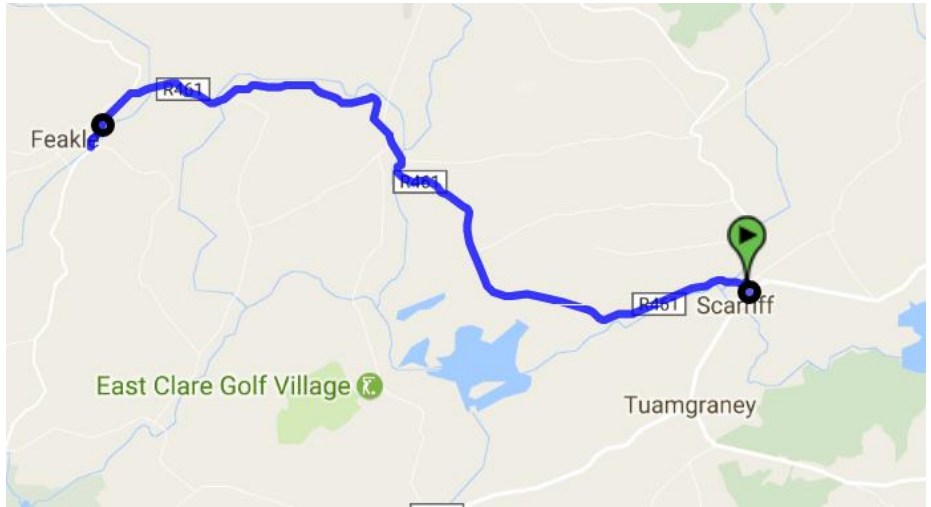

Main Stops

Feakle, Cooleenbridge, Scariff

Route Notes

All Services connect with Ennis

Schedule Specific Information

* Direct Service to Ogonneloe and Killaloe

** Connects from Scariff to Ennis at 08.33

*** Connects from Scariff to Ennis at 12.00

**** Connects from Scariff to Ennis at 15.20

EC4b Scariff-Feakle Mon-Fri

<i>Depart</i>	<i>Arrive</i>	<i>Mon</i>	<i>Tue</i>	<i>Wed</i>	<i>Thu</i>	<i>Fri</i>	<i>Sat</i>	
11.30	11.40	📍	📍	📍	📍	📍		*
14.25	14.35	📍	📍	📍	📍	📍		**
18.30	18.45	📍	📍	📍	📍	📍		***