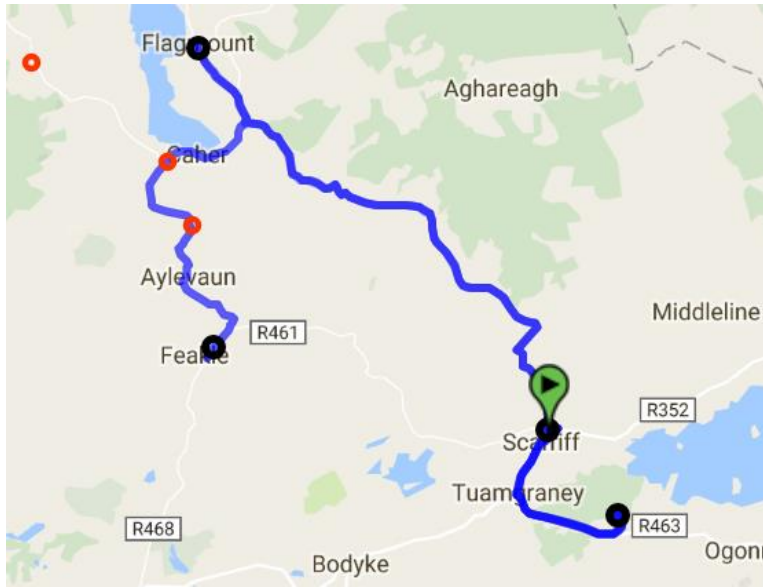

Main Stops

Ennis, Ballinruan, Crusheen, Barefield

Route Notes

Saturday Service: Connects with Corrofin, Feakle, Flagmount, Miltown Malbay, Scariff & Whitegate Services

EC3b Ballinruan-Ennis Saturday

<i>Depart</i>	<i>Arrive</i>	<i>Mon</i>	<i>Tue</i>	<i>Wed</i>	<i>Thu</i>	<i>Fri</i>	<i>Sat</i>
11.00	11.30						🟢
15.00	15.30						🟢

Main Stops

Ballinruan, Crusheen, Barefield, Ennis

Route Notes

Saturday Service: Connects with Corrofin, Feakle, Flagmount, Miltown Malbay, Scariff & Whitegate Services

EA1 Scariff Shopper Mon Tue Thur Fri

<i>Depart</i>	<i>Arrive</i>	<i>Mon</i>	<i>Tue</i>	<i>Wed</i>	<i>Thu</i>	<i>Fri</i>	<i>Sat</i>
09.30	11.34	🟢	🟢		🟢	🟢	

Main Stops

Scariff Central, Scariff Daycare, Scariff Health Centre, Raheen Daycare Centre, Raheen Hospital