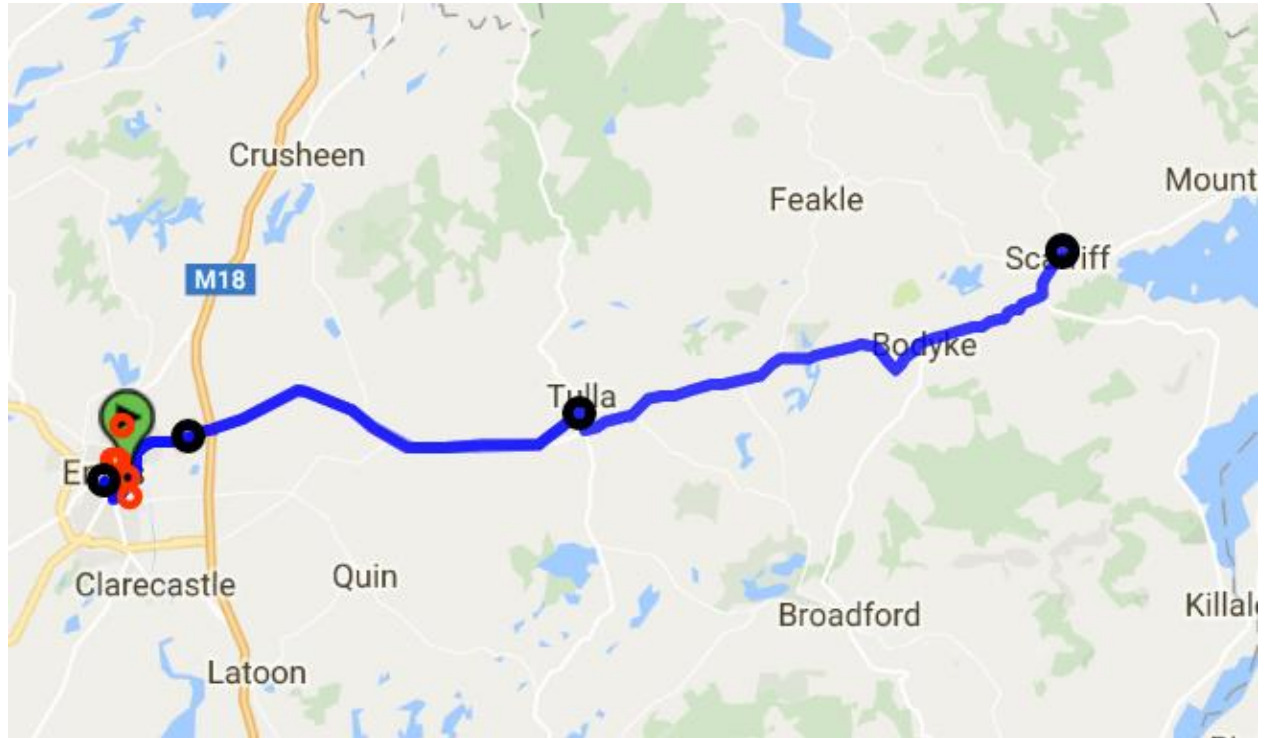

EC1c Ennis - Scariff Mon-Fri

<i>Depart</i>	<i>Arrive</i>	<i>Mon</i>	<i>Tue</i>	<i>Wed</i>	<i>Thu</i>	<i>Fri</i>	<i>Sat</i>
10.20	11.20	🟢	🟢	🟢	🟢	🟢	
13.25	14.25	🟢	🟢	🟢	🟢	🟢	
17.30	18.30	🟢	🟢	🟢	🟢	🟢	

Main Stops

Ennis Dunnes, Roslevan Stores, Spencilhill, Clooney Church, Tulla Service Station, Bodyke Church, Tuamgraney Gym, Scariff Centra

Other Stops

Ennis Tescos, Ennis General Hospital, Ennis Bus/Rail Station, Doora, Quin, Kilmurry, Kilkishen, O'Callaghan's Mills, Mountshannon (Tues Only), Whitegate (Tues Only)

Route Notes

The 10.20 Service runs through Ennis-Tulla-Scariff. There are two 17.30 Services, one via Tulla & one via Quin/Kilkishen. Connects To Feakle Monday to Friday.