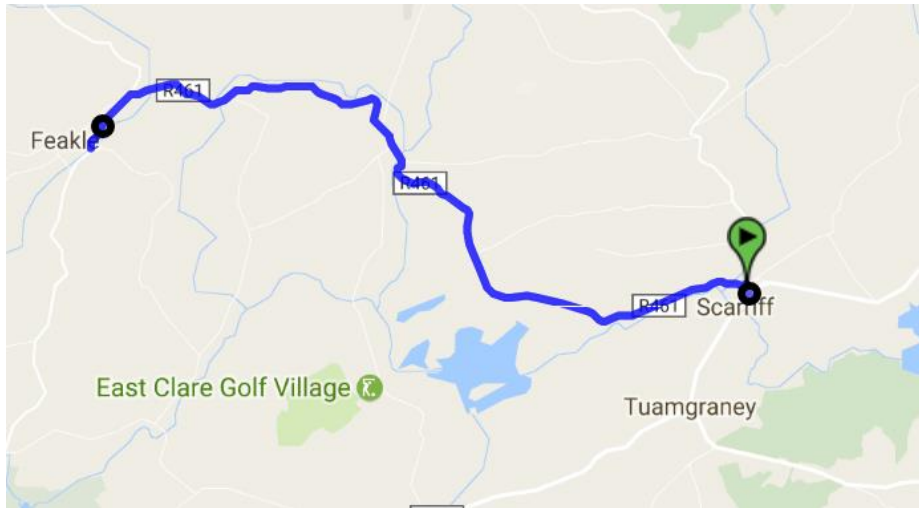

Main Stops

Ennis Dunnes, Roslevan Stores, Spancilhill, Clooney Church, Tulla Service Station, Feakle, Killanena, Slieve-an-Or, Flagmount, Caher

Other Stops

Ennis Tesco's, Ennis Swimming Pool

Route Notes

Saturday Service: Connects with Ballinruan, Corrofin, Miltown Malbay & Whitegate Services