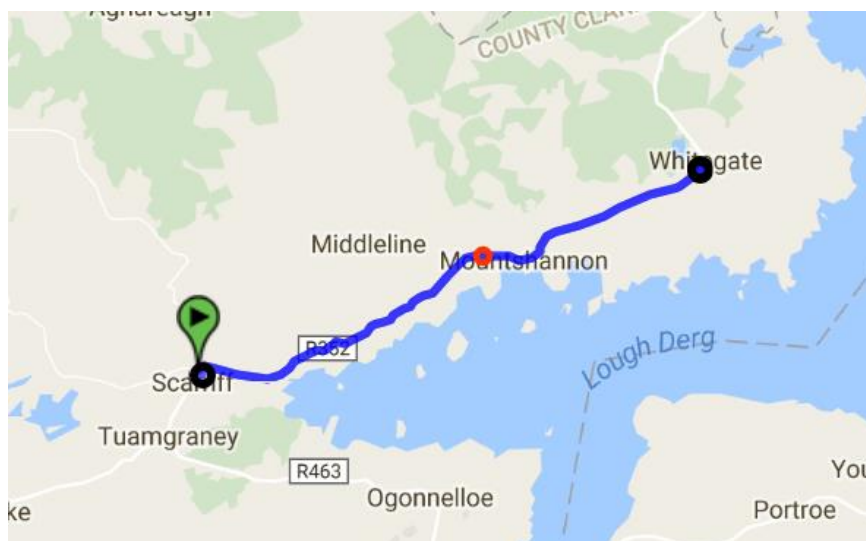

Route Notes

The 10.20 Service runs through Ennis-Tulla-Scariff. There are two 17.30 Services, one via Tulla & one via Quin/Kilkishen. Connects To Feakle Monday to Friday.

EC1f Whitegate-Scariff-Ennis Saturday