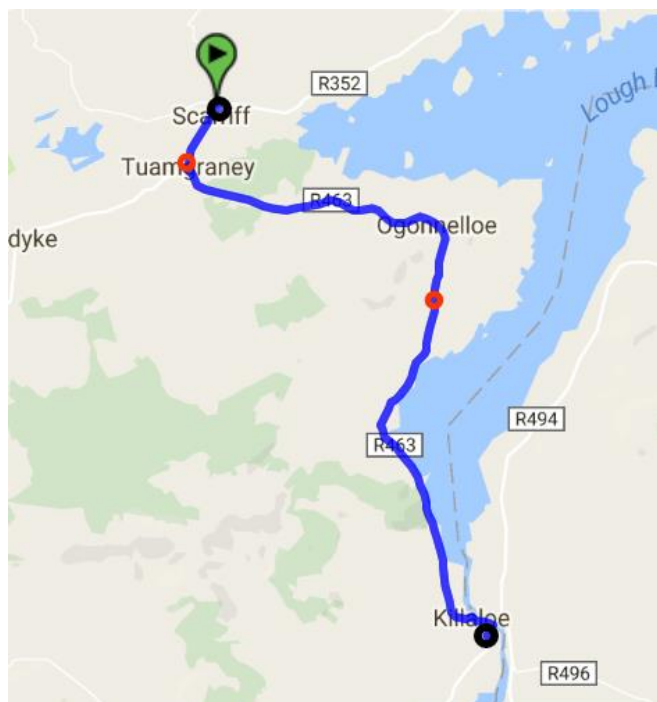

**** Connects from Scariff to Ennis at 15.20

EC4b Scariff-Feakle Mon-Fri

<i>Depart</i>	<i>Arrive</i>	<i>Mon</i>	<i>Tue</i>	<i>Wed</i>	<i>Thu</i>	<i>Fri</i>	<i>Sat</i>	
11.30	11.40	📍	📍	📍	📍	📍		*
14.25	14.35	📍	📍	📍	📍	📍		**
18.30	18.45	📍	📍	📍	📍	📍		***

Main Stops

Scariff Centra, Cooleenbridge, Feakle

Route Notes

All Services connect with Ennis

Schedule Specific Information

* Connects from Ennis at 10.20

** Connects from Ennis at 13.25

*** Connects from Ennis at 17.30

EC8b Killaloe-Scariff Mon-Fri

<i>Depart</i>	<i>Arrive</i>	<i>Mon</i>	<i>Tue</i>	<i>Wed</i>	<i>Thu</i>	<i>Fri</i>	<i>Sat</i>
09.00	09.25	🟢	🟢	🟢	🟢	🟢	
13.30	13.55					🟢	
16.00	16.25	🟢	🟢	🟢	🟢		

Main Stops Killaloe The Forge, Ogonelloe, Scariff