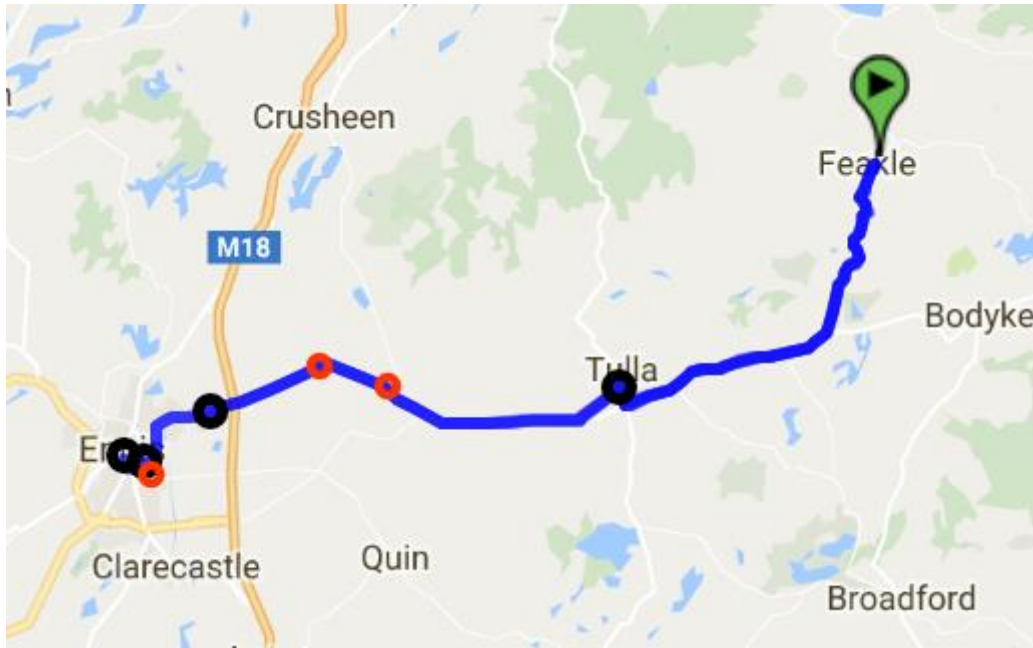

EC1a Feakle - Tulla - Ennis Mon-Fri

<i>Depart</i>	<i>Arrive</i>	<i>Mon</i>	<i>Tue</i>	<i>Wed</i>	<i>Thu</i>	<i>Fri</i>	<i>Sat</i>
07.30	08.10	🟢	🟢	🟢	🟢	🟢	

Main Stops

Feakle, Tulla Service Station, Clooney Church, Spancilhill, Roslevan, Ennis Dunnes

Other Stops

Ennis General Hospital, Ennis Bus/Rail Station

Route Notes

Express Service with limited stops