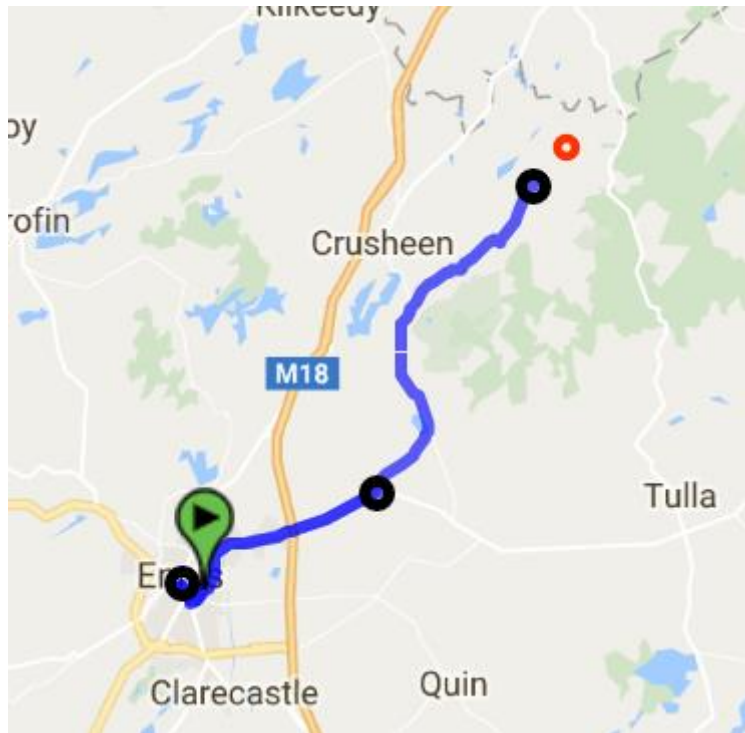

EC3a Ennis-Ballinruan Saturday

<i>Depart</i>	<i>Arrive</i>	<i>Mon</i>	<i>Tue</i>	<i>Wed</i>	<i>Thu</i>	<i>Fri</i>	<i>Sat</i>
10.30	11.00						🟢
14.30	15.00						🟢

Main Stops

Ennis, Ballinruan, Crusheen, Barefield

Route Notes

Saturday Service: Connects with Corrofin, Feakle, Flagmount, Miltown Malbay, Scariff & Whitegate Services

EC3b Ballinruan-Ennis Saturday

<i>Depart</i>	<i>Arrive</i>	<i>Mon</i>	<i>Tue</i>	<i>Wed</i>	<i>Thu</i>	<i>Fri</i>	<i>Sat</i>
11.00	11.30						🟢
15.00	15.30						🟢

Main Stops

Ballinruan, Crusheen, Barefield, Ennis

Route Notes

Saturday Service: Connects with Corrofin, Feakle, Flagmount, Miltown Malbay, Scariff & Whitegate Services