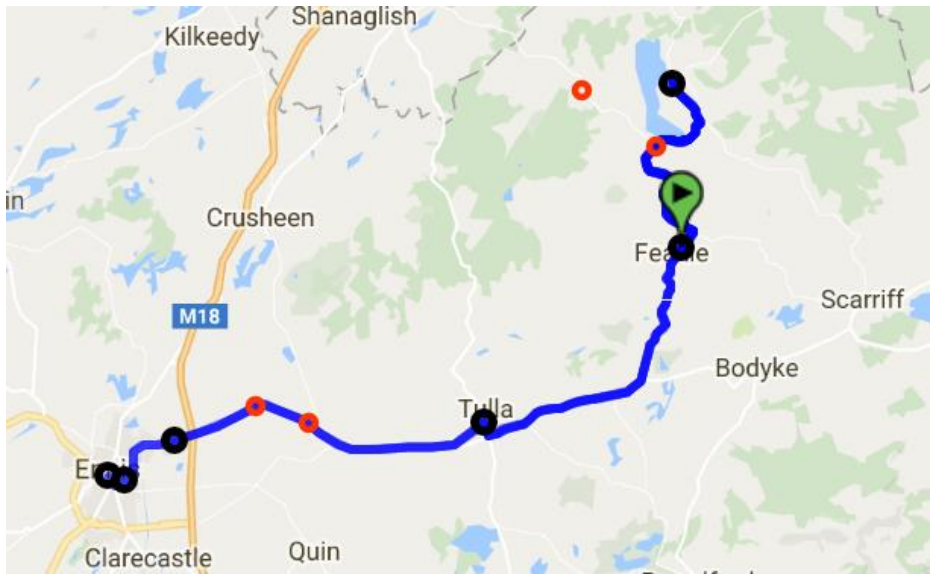

Main Stops

Feakle, O'Callaghan's Mills, Kilkishen, Quin, Doora, Ennis Bus/Rail Station, Dunnes Stores

Other Stops

Ennis Tesco's, Ennis General Hospital

Route Notes

Thursdays Only. For a return service see EC1c Ennis - Scariff 13.25 & 17.30 departures

Main Stops

Ballinruan, Crusheen, Barefield, Ennis

Route Notes

Saturday Service: Connects with Corrofin, Feakle, Flagmount, Miltown Malbay, Scariff & Whitegate Services

EA1 Scariff Shopper Mon Tue Thur Fri