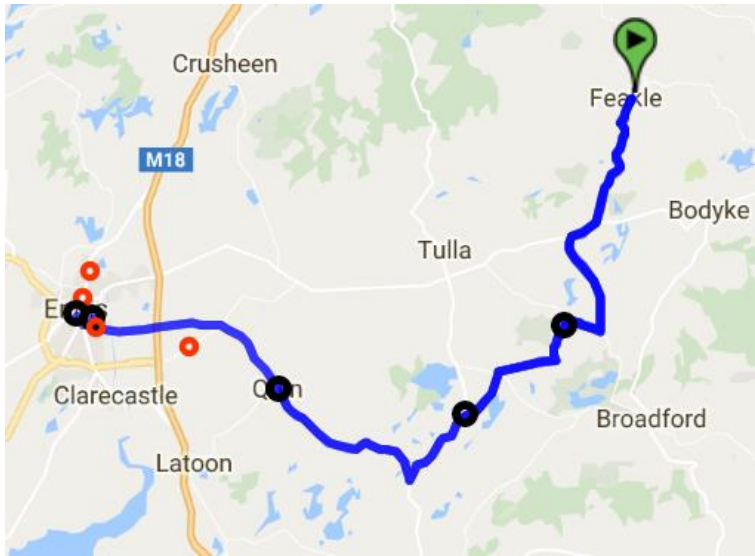

EC1e Feakle-Kilkishen-Ennis Thursday

<i>Depart</i>	<i>Arrive</i>	<i>Mon</i>	<i>Tue</i>	<i>Wed</i>	<i>Thu</i>	<i>Fri</i>	<i>Sat</i>
08.30	09.30						

Main Stops

Feakle, O'Callaghan's Mills, Kilkishen, Quin, Doora, Ennis Bus/Rail Station, Dunnes Stores

Other Stops

Ennis Tesco's, Ennis General Hospital

Route Notes

Thursdays Only. For a return service see EC1c Ennis - Scariff 13.25 & 17.30 departures