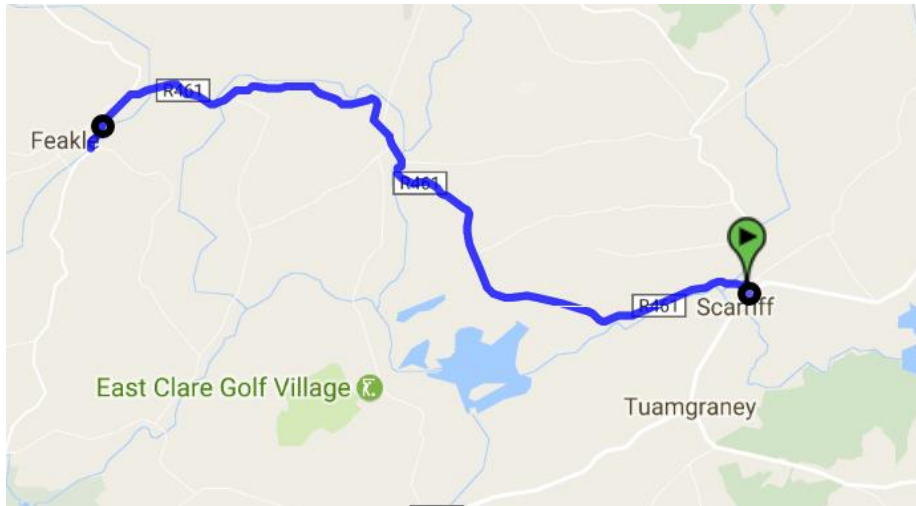

Other Stops

Ennis Tesco's, Ennis Swimming Pool

Route Notes

Saturday Service: Connects with Ballinruan, Corrofin, Flagmount & Miltown Malbay Services

EC4c Scariff- Feakle Saturday

<i>Depart</i>	<i>Arrive</i>	<i>Mon</i>	<i>Tue</i>	<i>Wed</i>	<i>Thu</i>	<i>Fri</i>	<i>Sat</i>
13.15	13.30						