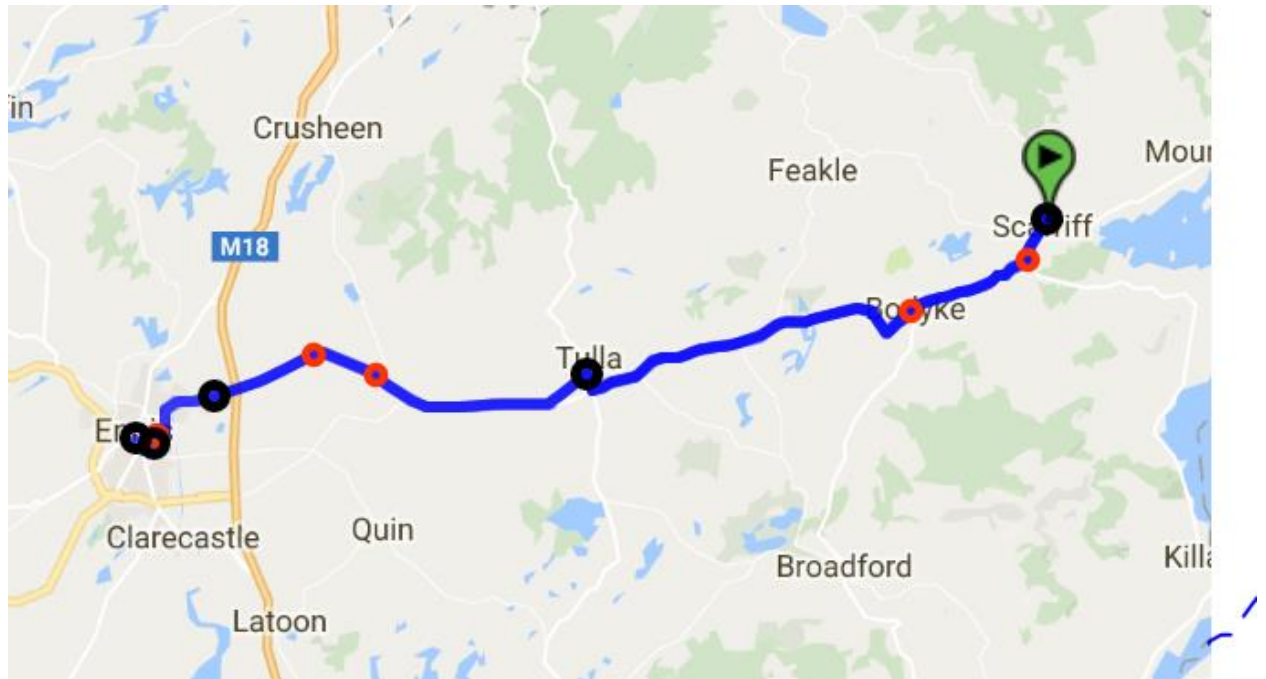

East Clare Routes

EC1b Scariff - Ennis Mon-Fri

<i>Depart</i>	<i>Arrive</i>	<i>Mon</i>	<i>Tue</i>	<i>Wed</i>	<i>Thu</i>	<i>Fri</i>	<i>Sat</i>	
08.30	09.50	🟢	🟢	🟢	🟢	🟢		
12.00	13.00	🟢	🟢	🟢	🟢	🟢		*
15.20	17.00	🟢	🟢	🟢	🟢	🟢		**

Route Notes

These Services are flexible - dependent on Passenger Priority and Early Bookings.

Schedule Specific Information

* Connection from Feakle at 11.45 Monday to Friday; Whitegate & Mountshannon on Tuesdays

Route Notes

The 10.20 Service runs through Ennis-Tulla-Scariff. There are two 17.30 Services, one via Tulla & one via Quin/Kilkishen. Connects To Feakle Monday to Friday.

EC1f Whitegate-Scariff-Ennis Saturday