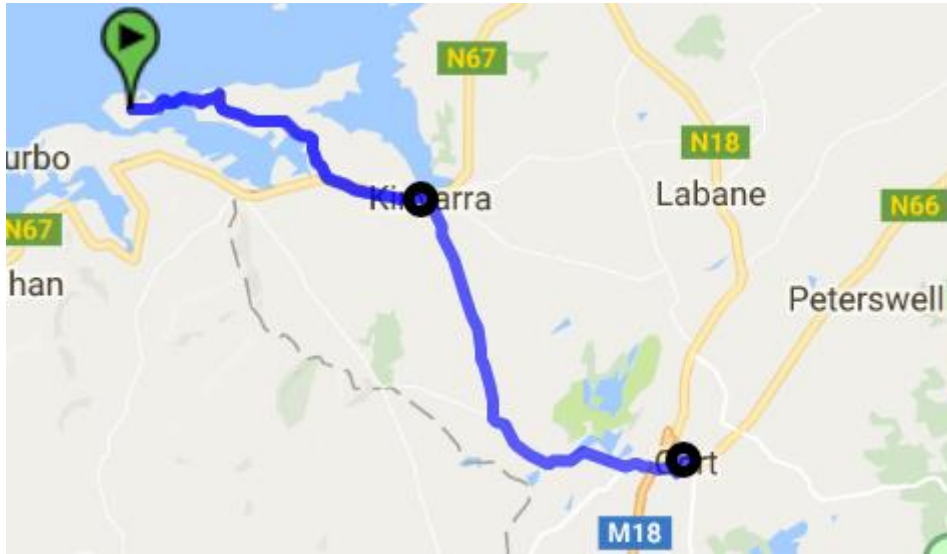

GA2b Aughinish-Kinvara-Gort Friday

<i>Depart</i>	<i>Arrive</i>	<i>Mon</i>	<i>Tue</i>	<i>Wed</i>	<i>Thu</i>	<i>Fri</i>	<i>Sat</i>
11.45	13.00					🟢	
17.30	17.59					🟢	

Main Stops

Aughinish, Kinvara Post Office, Gort Centra, Gort Supervalu, O'Sullivan's Hotel

Route Notes

Connections with Carran, Derrybrien, Flagmount & Tubber Services

GA2a Gort-Kinvara-Aughinish Friday

<i>Depart</i>	<i>Arrive</i>	<i>Mon</i>	<i>Tue</i>	<i>Wed</i>	<i>Thu</i>	<i>Fri</i>	<i>Sat</i>
11.15	11.45					🟢	
16.15	17.19					🟢	

Main Stops

Gort Centra, Gort Supervalu, O'Sullivan's Hotel, Kinvara Post Office, Aughinish

Route Notes

Connections with Carran, Derrybrien, Flagmount & Tubber Services