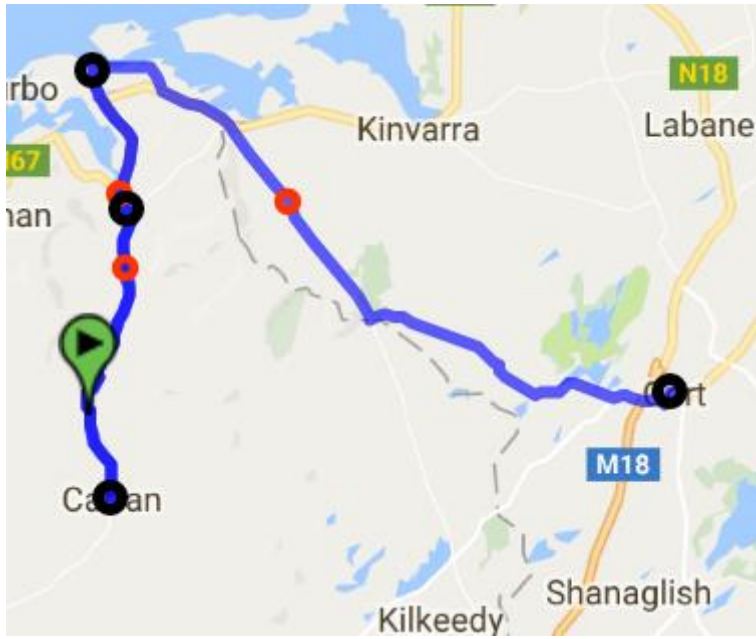

<i>Depart</i>	<i>Arrive</i>	<i>Mon</i>	<i>Tue</i>	<i>Wed</i>	<i>Thu</i>	<i>Fri</i>	<i>Sat</i>
10.30	12.35					🟢	
16.00	17.19					🟢	

Main Stops

Carheeney, Tubber, Gortavoher, Derryowen, Attyslaney, Rockforest, Boston, Gort Centra, Gort Supervalu, O'Sullivan's Hotel

Other Stops

Glencolumbcille, Knockanes

Route Notes

Connections with Aughinish, Carran, Derrybrien & Flagmount Services.

GA3 Gort Shopper - Carran Area - Friday

<i>Depart</i>	<i>Arrive</i>	<i>Mon</i>	<i>Tue</i>	<i>Wed</i>	<i>Thu</i>	<i>Fri</i>	<i>Sat</i>
09.30	11.15					🟢	
14.00	16.14					🟢	

Main Stops

Carran, Crughwill, Rannah, Deelin, Turlough, Bellharbour, Beaclugga, Newquay, Fushin, Cloonteen, Newtown, Gort Centra, Gort Supervalu, O'Sullivan's Hotel

Route Notes

Connections with Aughinish, Derrybrien, Flagmount & Tubber Services

Main Stops

Gort Centra, Gort Supervalu, O'Sullivan's Hotel, Kilbeacanty, Ballyturin, Derrybrien, Slieve-an-Or, Caher, Killanena

Route Notes

Connections with Aughinish, Carran & Tubber