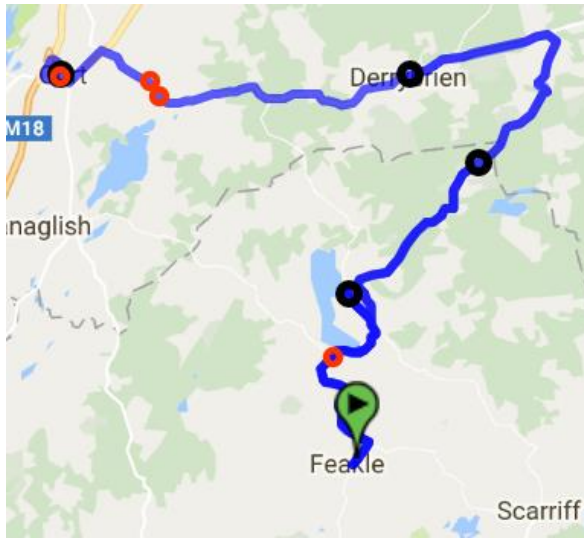

<i>Depart</i>	<i>Arrive</i>	<i>Mon</i>	<i>Tue</i>	<i>Wed</i>	<i>Thu</i>	<i>Fri</i>	<i>Sat</i>
10.30	12.35					🟢	
16.00	17.19					🟢	

Main Stops

Carheeney, Tubber, Gortavoher, Derryowen, Attyslaney, Rockforest, Boston, Gort Centra, Gort Supervalu, O'Sullivan's Hotel

Other Stops

Glencolumbcille, Knockanes

Route Notes

Connections with Aughinish, Carran, Derrybrien & Flagmount Services.

GA3 Gort Shopper - Carran Area - Friday

<i>Depart</i>	<i>Arrive</i>	<i>Mon</i>	<i>Tue</i>	<i>Wed</i>	<i>Thu</i>	<i>Fri</i>	<i>Sat</i>
09.30	11.15					🟢	
14.00	16.14					🟢	

Main Stops

Carran, Crughwill, Rannah, Deelin, Turlough, Bellharbour, Beaclugga, Newquay, Fushin, Cloonteen, Newtown, Gort Centra, Gort Supervalu, O'Sullivan's Hotel

Route Notes

Connections with Aughinish, Derrybrien, Flagmount & Tubber Services

Main Stops

Gort Centra, Gort Supervalu, O'Sullivan's Hotel, Kilbeacanty, Ballyturin, Derrybrien, Slieve-an-Or, Caher, Killanena

Route Notes

Connections with Aughinish, Carran & Tubber