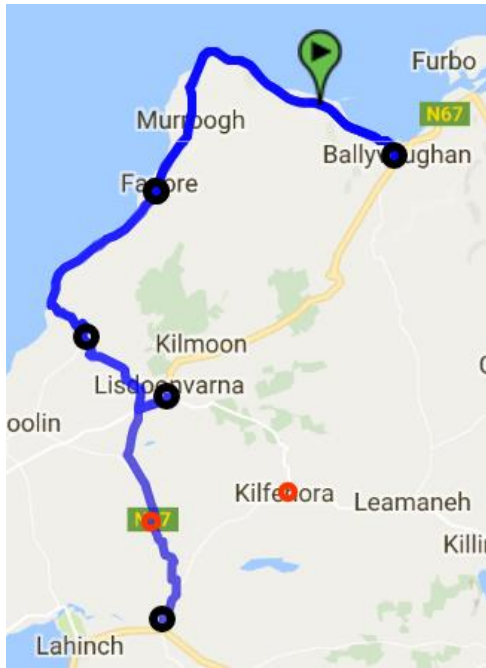

NA6a Ballyvaughan-Lisdoonvarna-Ennistymon Tuesday

<i>Depart</i>	<i>Arrive</i>	<i>Mon</i>	<i>Tue</i>	<i>Wed</i>	<i>Thu</i>	<i>Fri</i>	<i>Sat</i>
10.30	11.45						

Main Stops

Ballyvaughan, Cregg, Fanore, Craggagh, Ballynalackan, Lisdoonvarna, Ennistymon

Other Stops

On alternate Tuesdays, either Kilfenora or Kilshanny. Please phone 061 924375 for more information.

NA6b Ennistymon-Lisdoonvarna-Ballyvaughan Tuesday

<i>Depart</i>	<i>Arrive</i>	<i>Mon</i>	<i>Tue</i>	<i>Wed</i>	<i>Thu</i>	<i>Fri</i>	<i>Sat</i>
13.45	15.20						

Main Stops

Ennistymon, Lisdoonvarna, Ballynalackan, Craggagh, Fanore, Cregg, Ballyvaughan

Other Stops

On alternate Tuesdays, either Kilshanny or Kilfenora. Please phone 061 924375 for more information