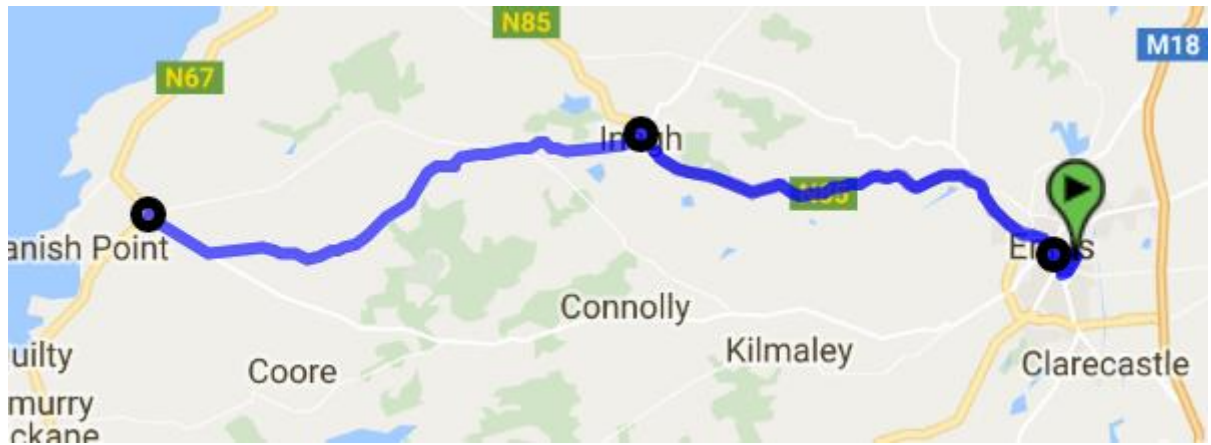

MWC3a Ennis-Miltown Malbay Saturday

<i>Depart</i>	<i>Arrive</i>	<i>Mon</i>	<i>Tue</i>	<i>Wed</i>	<i>Thu</i>	<i>Fri</i>	<i>Sat</i>
09.00	09.45						🕒
13.30	14.29						🕒 *

Main Stops

Ennis Dunnes, Kilmaley, Connolly, Miltown Malbay,

Other Stops

Cahercalla Community Hospital, Ennis Bus/Rail Station, Mullagh, Quilty,

Schedule Specific Information

* Via Kilmaley & Connelly. Connections with Flagmount, Feakle, Scariff & Whitegate Services

MWC3b Miltown Malbay-Ennis Saturday

<i>Depart</i>	<i>Arrive</i>	<i>Mon</i>	<i>Tue</i>	<i>Wed</i>	<i>Thu</i>	<i>Fri</i>	<i>Sat</i>
09.30	10.45						🕒 *
14.30	15.19						🕒

Main Stops Miltown Malbay, Connelly, Kilmaley, Ennis Dunnes

Other Stops Cahercalla Community Hospital, Ennis Bus/Rail Station, Quilty, Mullagh

Route Notes Connects with Flagmount, Scariff & Whitegate Services

Schedule Specific Information * Via Kilmaley & Connelly.