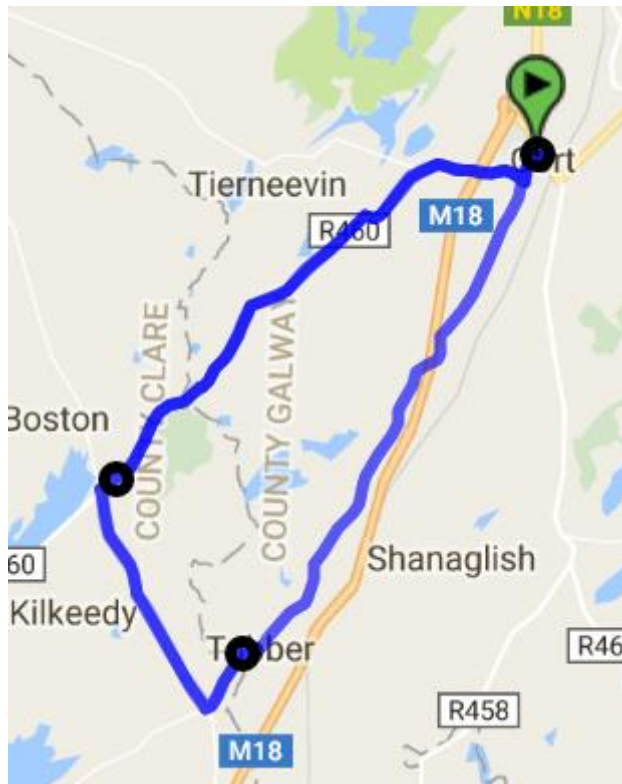

Route Notes

Connections with Carran, Derrybrien, Flagmount & Tubber Services

GA2a Gort-Kinvara-Aughinish Friday

<i>Depart</i>	<i>Arrive</i>	<i>Mon</i>	<i>Tue</i>	<i>Wed</i>	<i>Thu</i>	<i>Fri</i>	<i>Sat</i>
11.15	11.45					🟢	
16.15	17.19					🟢	

Main Stops

Gort Centra, Gort Supervalu, O'Sullivan's Hotel, Kinvara Post Office, Aughinish

Route Notes

Connections with Carran, Derrybrien, Flagmount & Tubber Services

GA4 Gort Shopper - Tubber Area - Friday