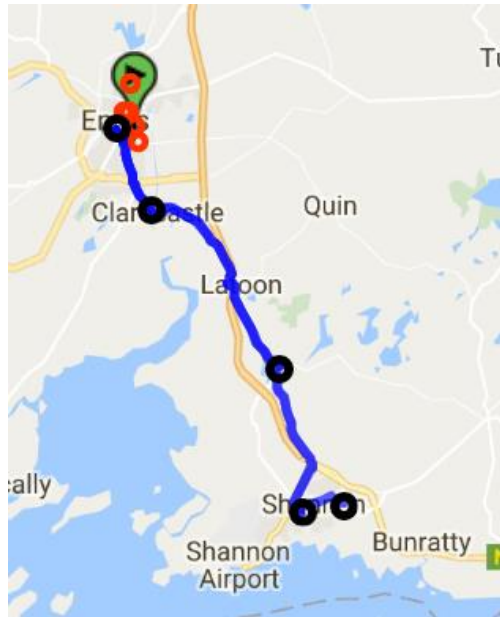

South Clare Routes

SC1a Ennis-Newmarket on Fergus-Shannon Mon-Fri

Depart	Arrive	Mon	Tue	Wed	Thu	Fri	Sat
08.20	09.04	🟢	🟢	🟢	🟢	🟢	*
15.00	16:00	🟢	🟢	🟢	🟢	🟢	

Main Stops Ennis Gort Road, Ennis Dunnes, Tobartaoscáin, Clarecastle, Newmarket-on Fergus, Shannon, Ballycasey

Other Stops Stonehall

Route Notes Daily connections with East Clare.

Schedule Specific Information * Direct connection from Feakle, Tulla, Spencilhill, Roslevan

SC1b Shannon-Newmarket on Fergus-Ennis Mon-Fri

Depart	Arrive	Mon	Tue	Wed	Thu	Fri	Sat
09.05	10.15	🟢	🟢	🟢	🟢	🟢	
16.00	17.09	🟢	🟢	🟢	🟢	🟢	

Main Stops Shannon, Ballycasey, Newmarket-on-Fergus, Clarecastle, Ennis Dunnes

Other Stops Stonehall

Route Notes Daily connections with East Clare.