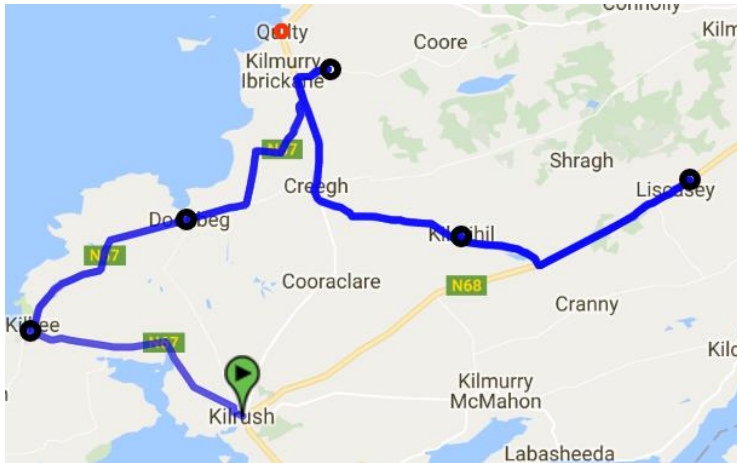

West Clare Routes

WA1S Kiltrush Shopper South Wed Thurs Fri

<i>Depart</i>	<i>Arrive</i>	<i>Mon</i>	<i>Tue</i>	<i>Wed</i>	<i>Thu</i>	<i>Fri</i>	<i>Sat</i>
10.00	11.25			🟢	🟢	🟢	
14.00	15.44			🟢	🟢	🟢	

Main Stops

Kiltrush, Kilkee, Querrin, Carrigaholt, Kilbaha (Wed & Fri), Cross (Wed & Fri)

Other Stops

Doonaha, Rehy, Fodra, Fehard Cross, Moveen

Route Notes

Full Kilbaha Route on Wednesdays and Fridays. Short Kilkee Route on Thursday. Please phone our Travel Centre for information. Pre-booking of seats is essential.

WA1N Kilrush Shopper North Mon-Fri

<i>Depart</i>	<i>Arrive</i>	<i>Mon</i>	<i>Tue</i>	<i>Wed</i>	<i>Thu</i>	<i>Fri</i>	<i>Sat</i>
15.45	17.00	🟢	🟢	🟢	🟢	🟢	
07.40	09.40	🟢	🟢	🟢	🟢	🟢	

Main Stops

Lisseycasey, Mullagh, Quilty, Doonbeg, Cree, Cooraclare, Kilrush

Other Stops

Glenmore, Cahermurphy, Leitrim, Kilmacduane

Route Notes

Full (Cooraclare) Route on Wednesdays and Fridays. Short Route on Monday, Tuesday, and Thursday. Please phone our Travel Centre for information. Pre-booking of seats is essential.